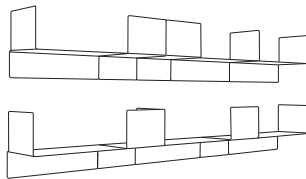

alata

Single shelf units, open or closed, differently coloured, which can be individually combined. The partition in single segments allow a wide range of configurations. From a single piece, a straight horizontal line, to a complete wall cover. Any architectural conditions can be matched.

alata basic material

2mm steel,
powder coating

alata dimensions

left

long unit: height 25cm, lenght 40cm, depth 26cm

right

short unit: height 25cm, lenght 20cm, depth 26cm

Should you require any other specifications we will be pleased to meet your demands. If requested we are happy to send you a colour sample sheet.